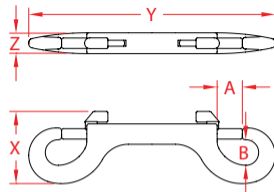

DOUBLE BOLT SNAP

316 STAINLESS STEEL

Import

Precision
Cast

ITEM	A	B	X (height)	Y (length)	Z (width)	WLL (lb)	WT (lb)	PACKAGING TYPE	EACH (qty)	INNER (qty)	CARTON (qty)	UPC
S0176-0900	0.50"	0.33"	1.17"	3.60"	0.35"	100	0.11	POLYBAG	1	10	200	791506035923
S0176-1000	0.37"	0.43"	1.30"	3.98"	0.38"	200	0.15	POLYBAG	1	10	200	791506035930
S0176-1200	0.48"	0.47"	1.33"	4.85"	0.40"	250	0.18	POLYBAG	1	10	150	791506035947

NOTE:

ALLOWS EASY CONNECTION AND DISCONNECTION AT EITHER END.

ALL DIMENSIONS ARE NOMINAL (+/- 3%) AND ARE SUBJECT TO CHANGE WITHOUT NOTICE.